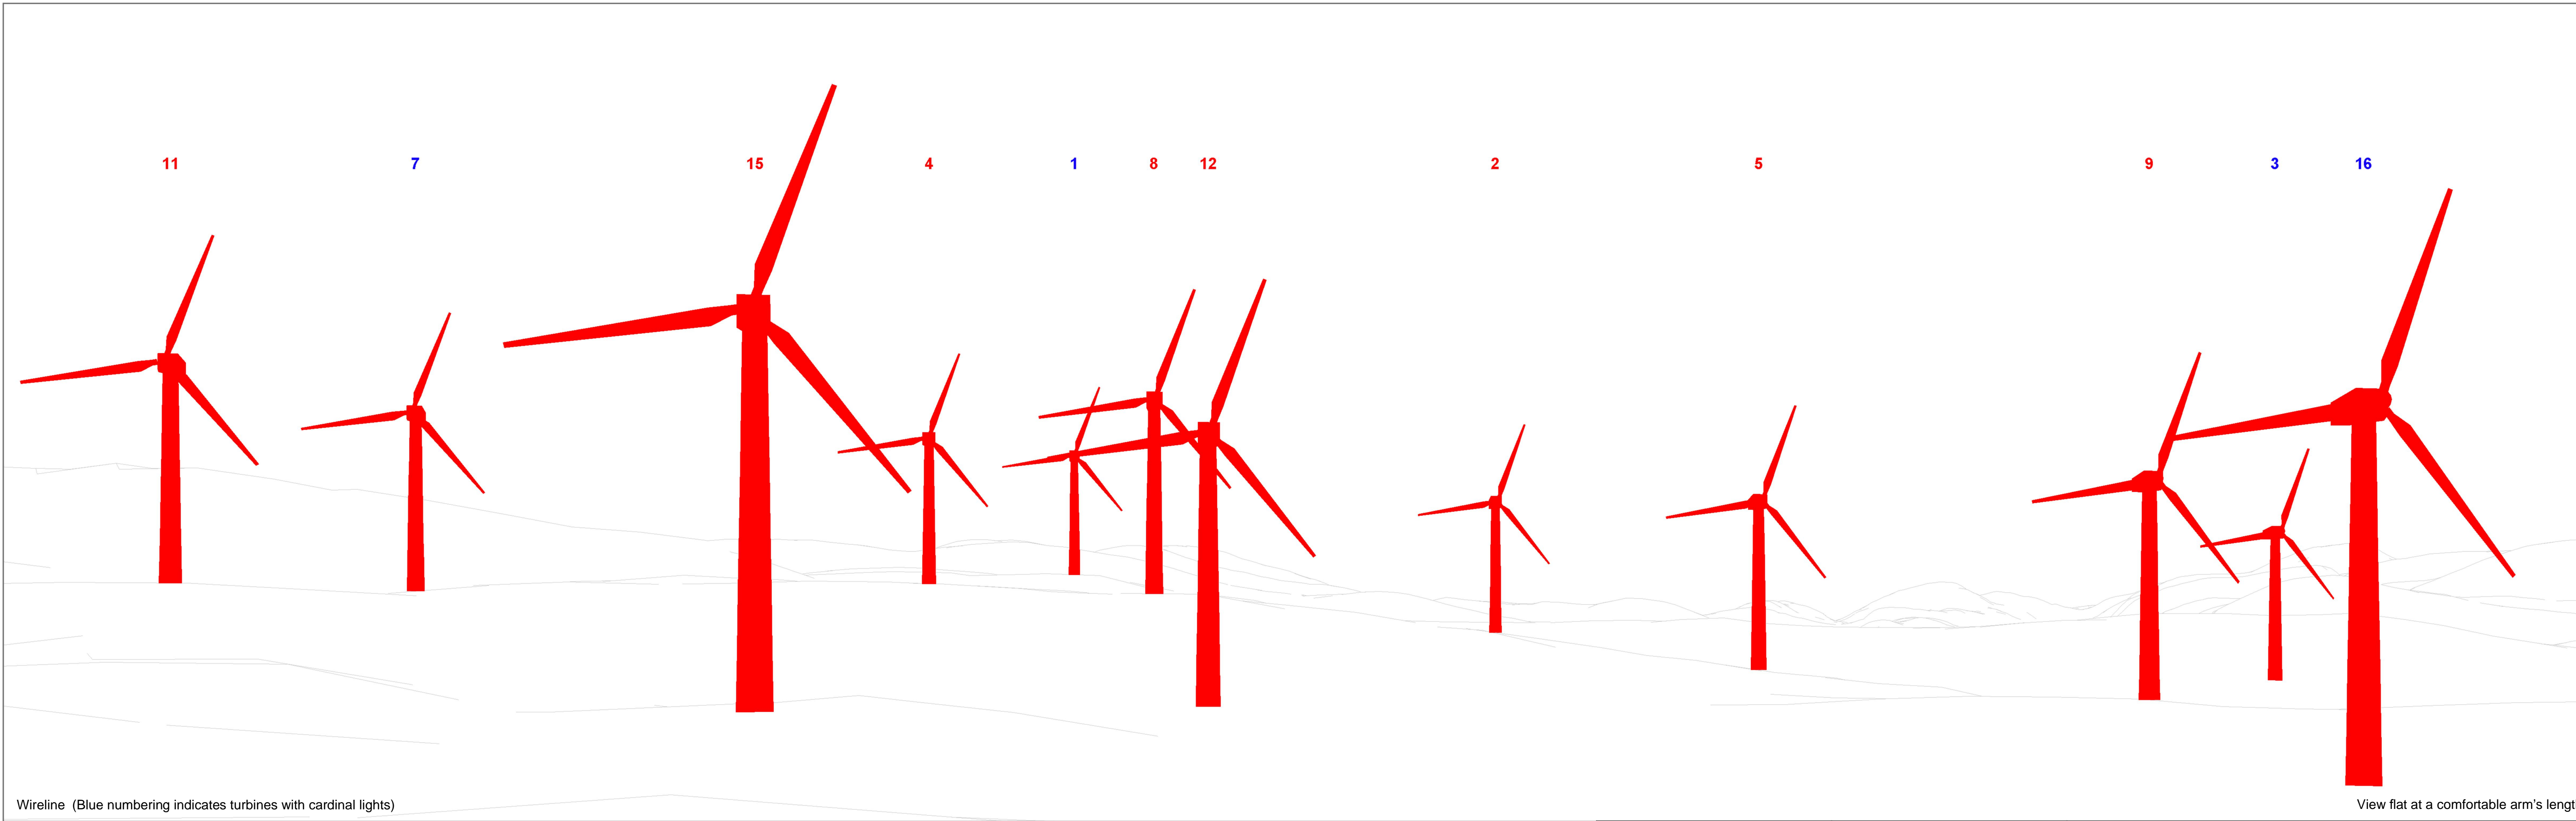

Wireline (Blue numbering indicates turbines with cardinal lights)

View flat at a comfortable arm's length

Wireline (Blue numbering indicates turbines with cardinal lights)

View flat at a comfortable arm's length

Figure 5.7b
Viewpoint 2: Old Drovers Road, Corriemollie

7 1 4 11 14

Wireline (Blue numbering indicates turbines with cardinal lights)

View flat at a comfortable arm's length

1 7 4 11 14 17

Wireline (Blue numbering indicates turbines with cardinal lights)

View flat at a comfortable arm's length

1 4 2 7 3 5 11 8 14 9 6 12 17 15 10 16 13

Wireline (Blue numbering indicates turbines with cardinal lights)

View flat at a comfortable arm's length

17 14 11 15 7 12 16 8 4 9 1 13 5 2 10 6 3

Wireline (Blue numbering indicates turbines with cardinal lights)

View flat at a comfortable arm's length

7 1 11 4 14 17 2 8 12 15 5

Wireline (Blue numbering indicates turbines with cardinal lights)

View flat at a comfortable arm's length